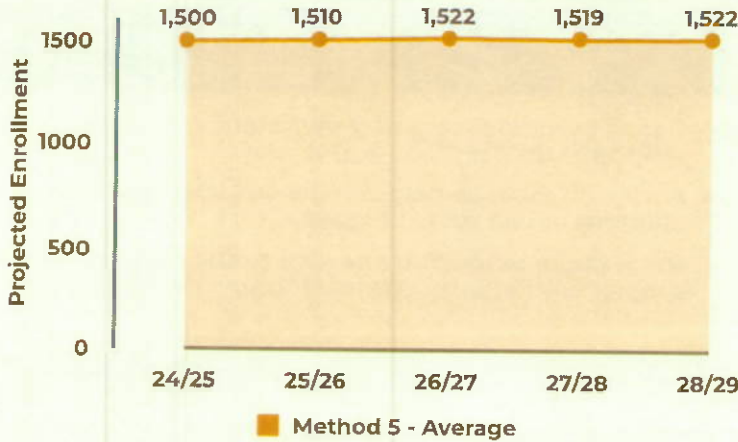

Houghton-Portage Township Schools Summary Statistics

2023-24 Enrollment - 1,478 Students

Past Enrollment

5-Year Projection Average

Average by Grade Band

Highlights

Houghton-Portage Township Schools is expected to see an *average* enrollment increase of 3% over the next five years. Projections range from a 2% to a 6% change over the coming five year period. For your district, projection model 3 provides the most conservative approach while model 4 is the most aggressive.

Projection Model Comparison