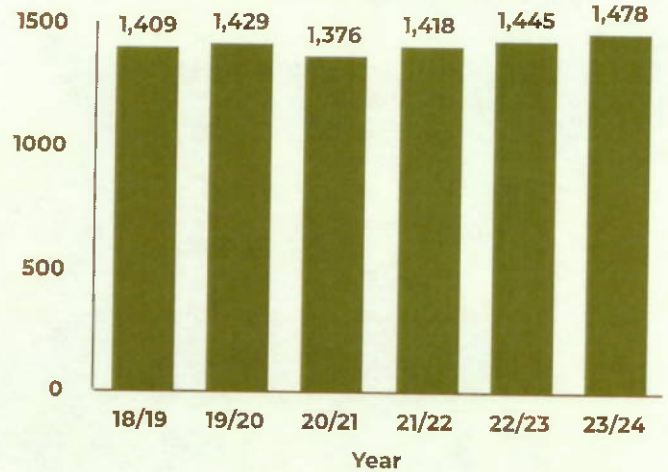

Houghton-Portage Township Schools Summary Statistics

2023-24 Enrollment - 1,478 Students

Past Enrollment

5-Year Projection Average

Average by Grade Band

Highlights

Houghton-Portage Township Schools is expected to see an *average* enrollment increase of 3% over the next five years. Projections range from a 2% to a 6% change over the coming five year period. For your district, projection model 3 provides the most conservative approach while model 4 is the most aggressive.