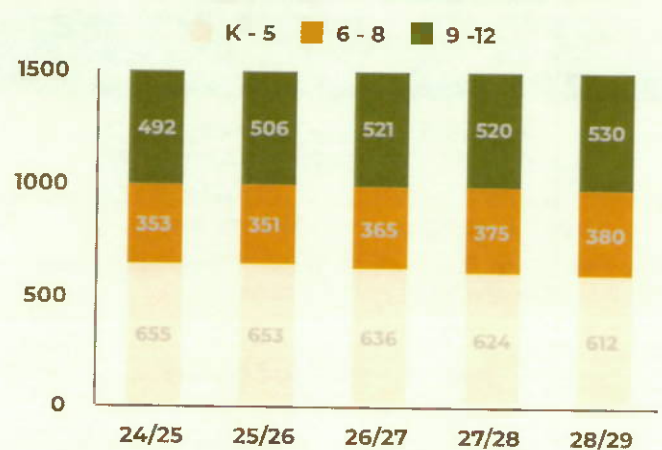

Houghton-Portage Township Schools Summary Statistics

2023-24 Enrollment - 1,478 Students

Past Enrollment

5-Year Projection Average

Average by Grade Band

Highlights

Houghton-Portage Township Schools is expected to see an *average* enrollment increase of 3% over the next five years. Projections range from a 2% to a 6% change over the coming five year period. For your district, projection model 3 provides the most conservative approach while model 4 is the most aggressive.

Projection Model Comparison