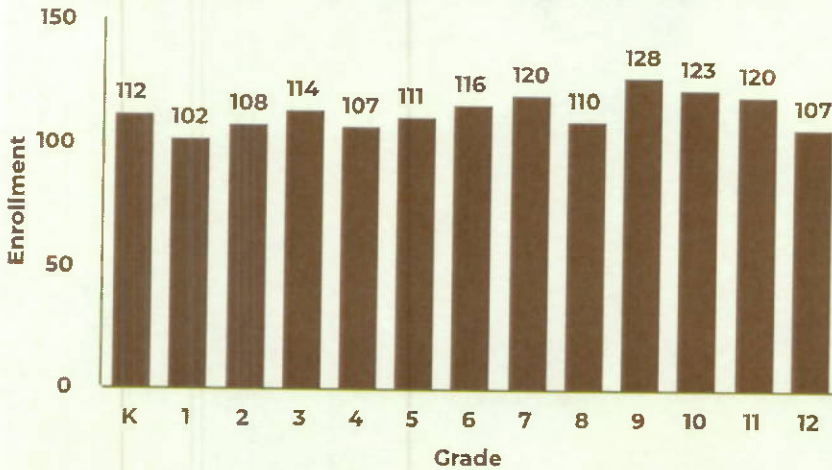

Houghton-Portage Township Schools Summary Statistics

2023-24 Enrollment - 1,478 Students

Past Enrollment

5-Year Projection Average

Average by Grade Band

Highlights

Houghton-Portage Township Schools is expected to see an *average* enrollment increase of 3% over the next five years. Projections range from a 2% to a 6% change over the coming five year period. For your district, projection model 3 provides the most conservative approach while model 4 is the most aggressive.

Projection Model Comparison